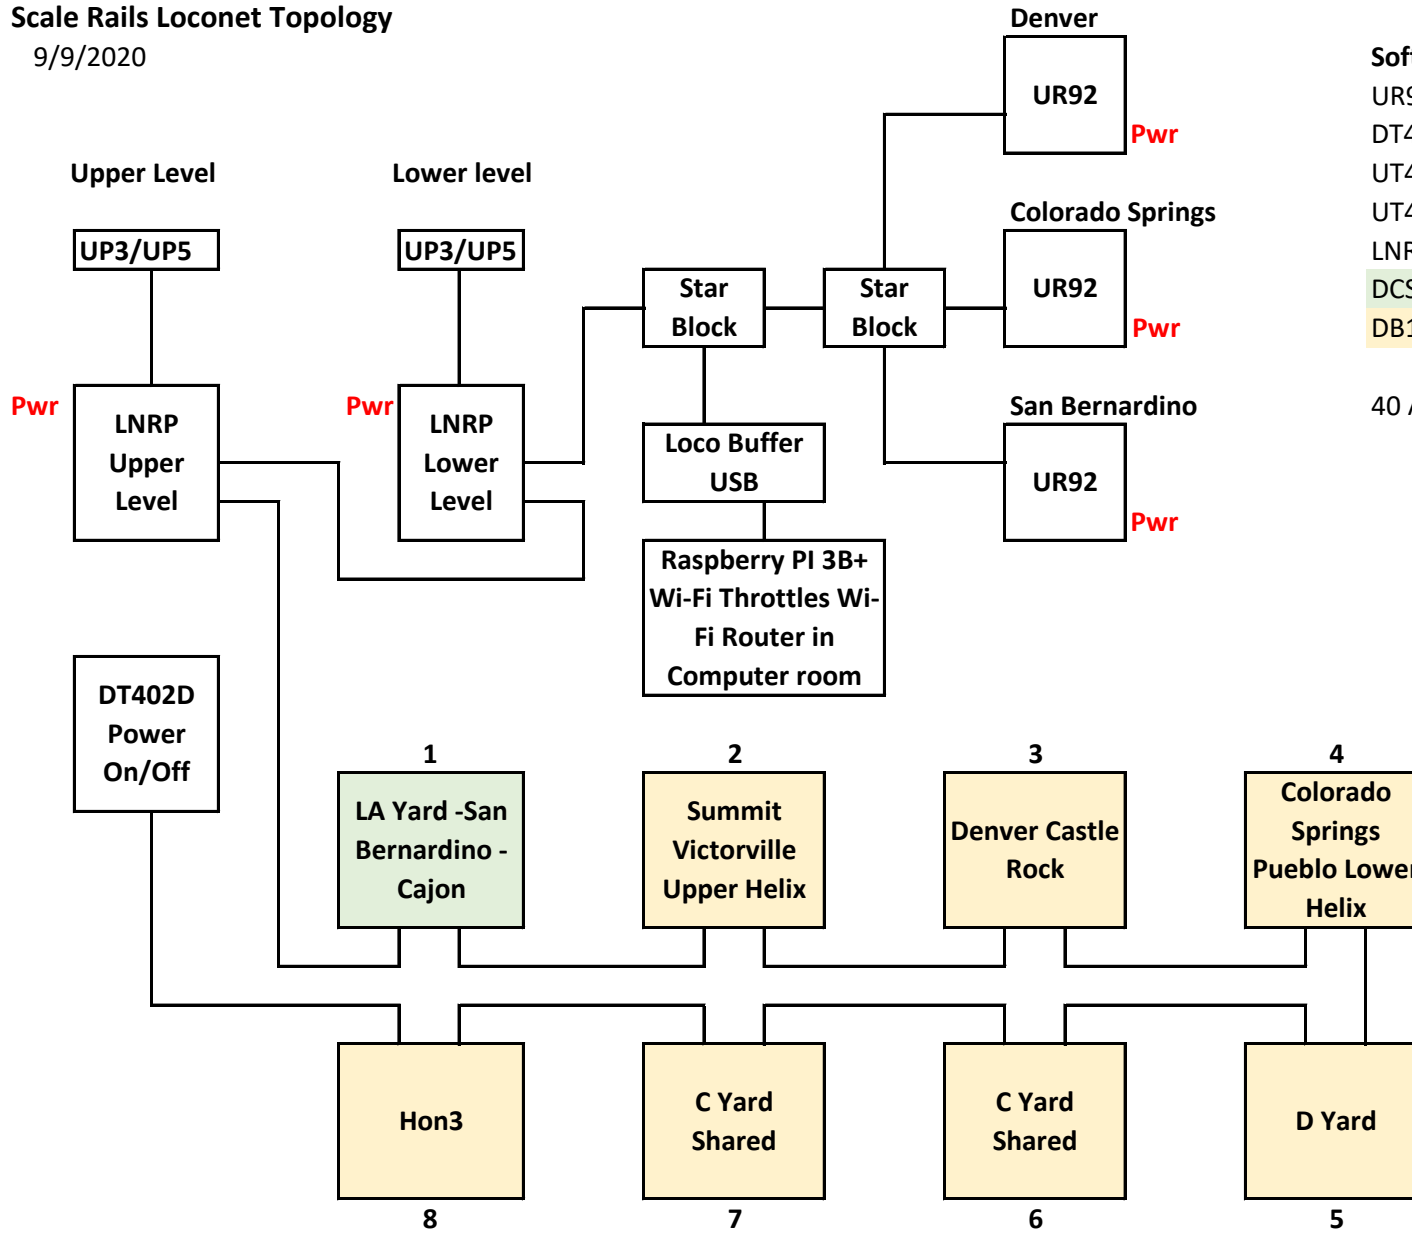

Scale Rails Loconet Topology

9/9/2020

Software Levels - Read by PR3

UR92 - SW 1.0 RF24

DT402D - SW 1.5 RF24

UT4D - SW 0.3 RF24

UT4D - SW 0.4 RF24

LNRP

DCS100 1

DB150 2-8

40 Amps DCC