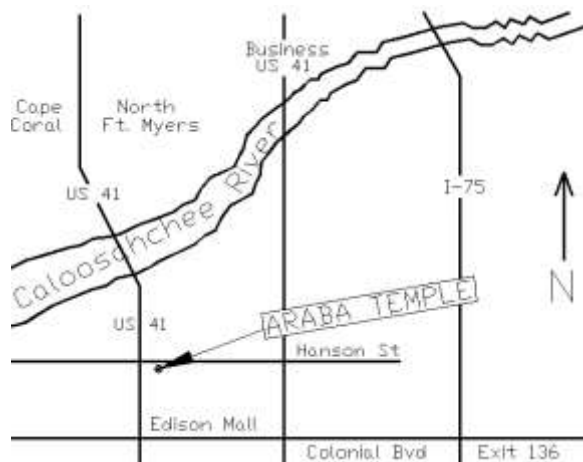

ATTRACTIONS

OPERATING LAYOUTS
DEALERS & COLLECTORS
HANDS ON DISPLAY
STATIC DISPLAYS

FOR THE SELLER

RESERVE YOUR TABLE EARLY
SET-UP on FRIDAY, 3:00 TO 7:00 P.M.
And SATURDAY, 7:00 to 10:00 A.M.

FOR RESERVATIONS OR INFO
CALL OR WRITE (NO COLLECT CALLS)

JIM MORSE
1262 Piney Road
N. Ft. Myers, FL 33903
Phone: (239)-731-0520

ADMISSION

ADULTS $7.00
TEENS $2.00

CHILDREN FREE

Service Personnel admitted FREE
Clubhouse tour included

SPONSORED BY
SCALE RAILS OF SOUTHWEST FLORIDA INC.
(a non-for-profit corporation)