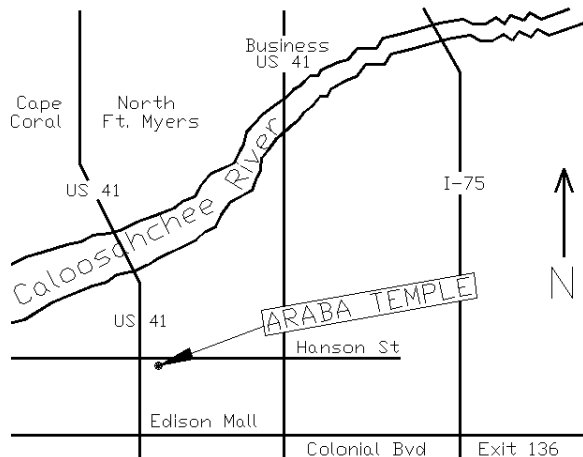

ATTRACTIONS

OPERATING LAYOUTS
DEALERS & COLLECTORS
HANDS ON DISPLAY
STATIC DISPLAYS

FOR THE SELLER

RESERVE YOUR TABLE EARLY
SET-UP on FRIDAY, 3:00 TO 7:00 P.M.
And SATURDAY, 7:00 to 10:00 A.M.

ADMISSION

ADULTS $7.00

TEENS $2.00

CHILDREN FREE

Service Personnel admitted **FREE**
Clubhouse tour included

FOR RESERVATIONS OR INFO
CALL OR WRITE (NO COLLECT CALLS)
Jim Morse

1262 Piney Rd
North Ft Myers, FL 33903
Phone: (239) 775-8905

SPONSORED BY
**SCALE RAILS OF
SOUTHWEST FLORIDA
INC.**

(a not-for-profit corporation)